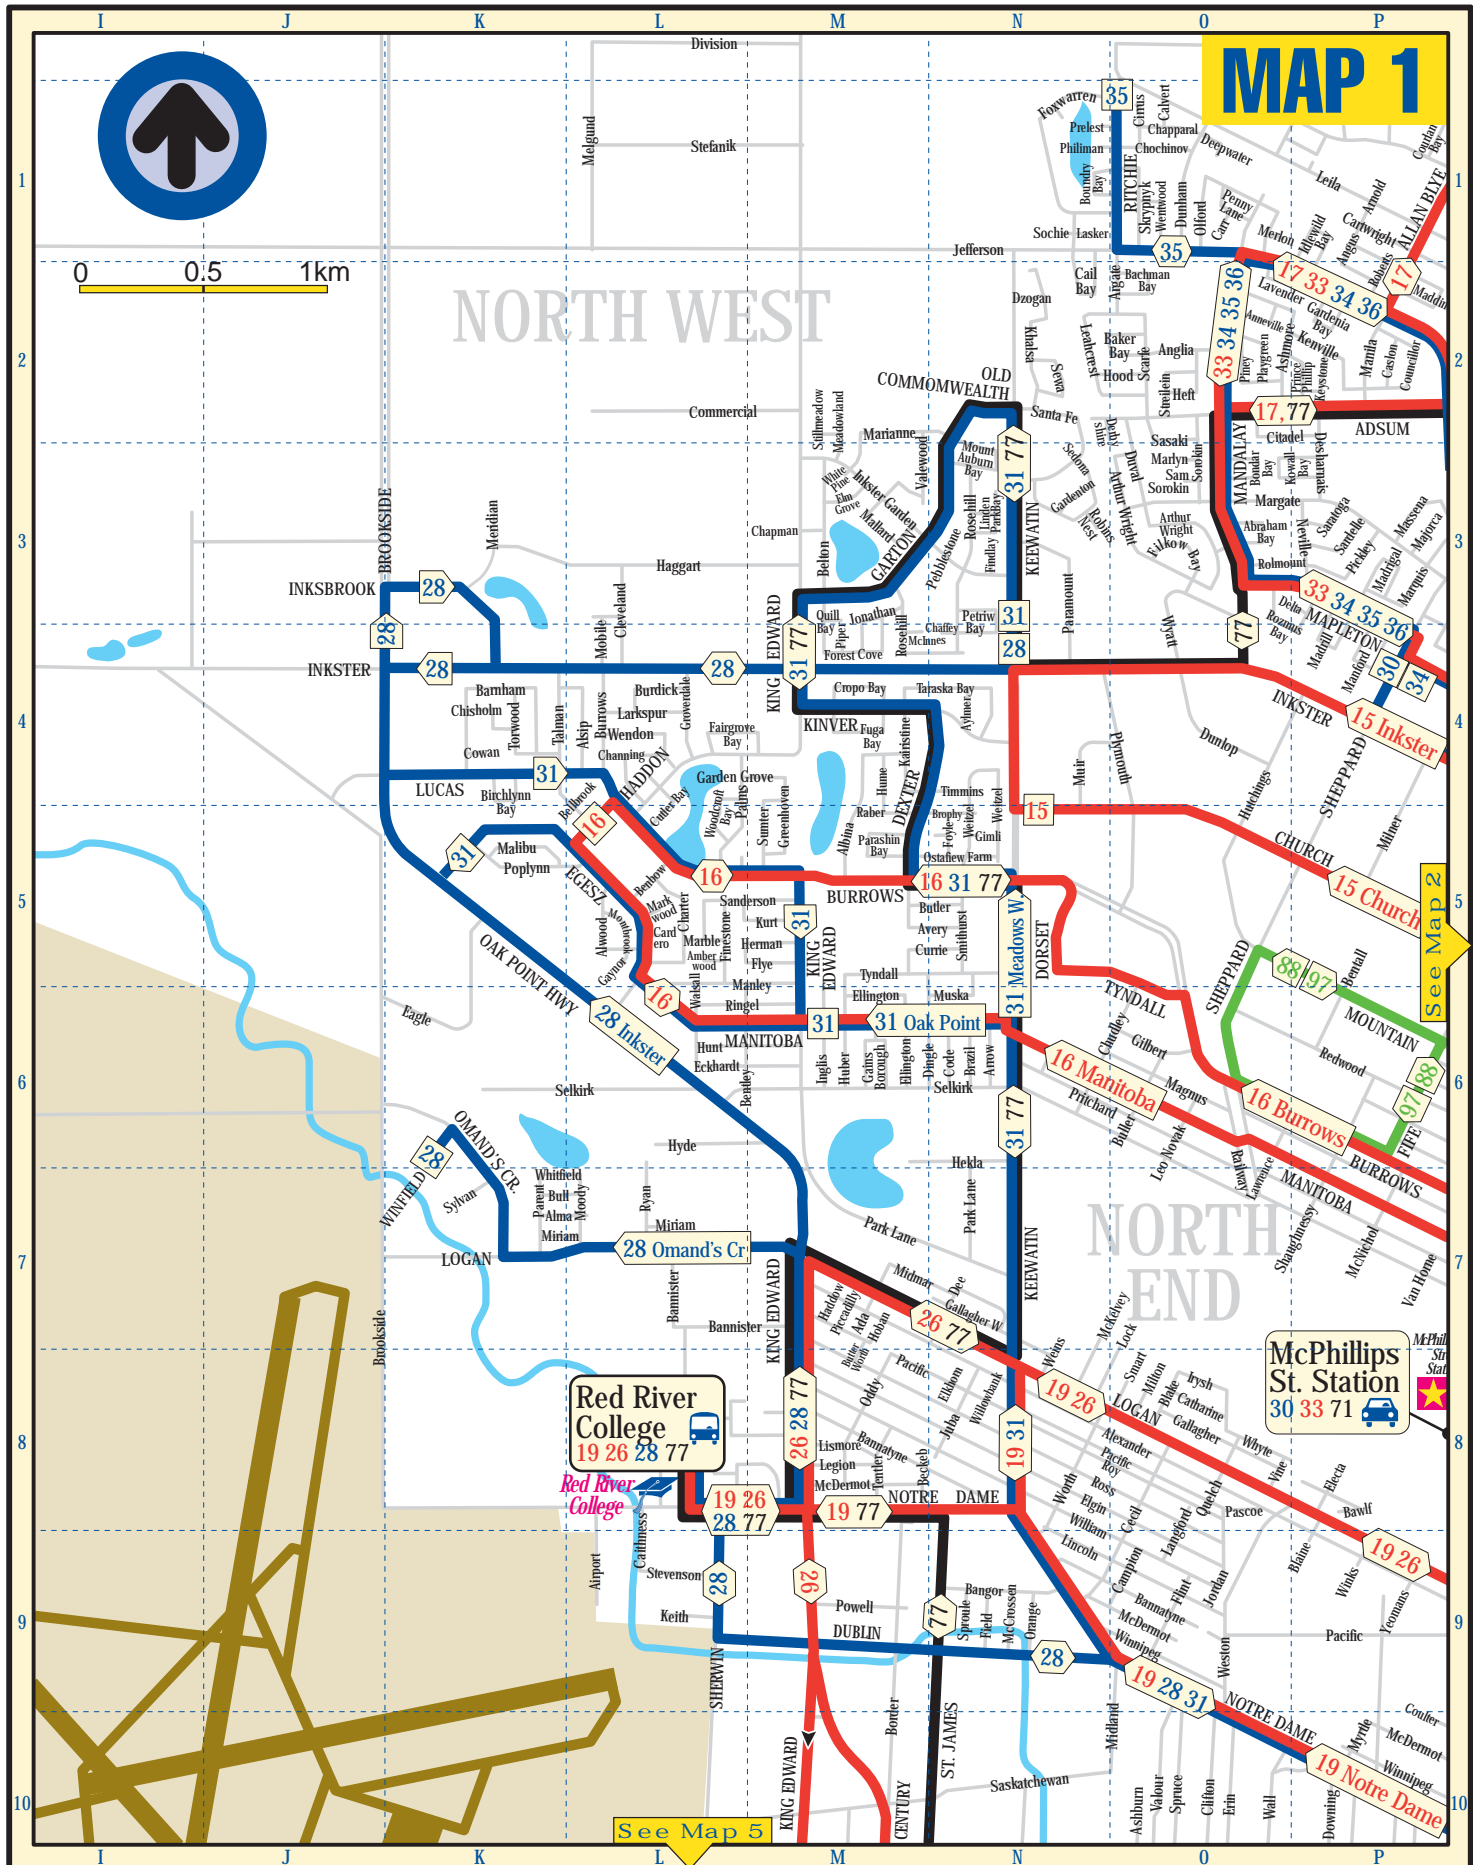

MAP 1

0 0.5 1km

NORTH WEST

NORTH END

See Map 2

See Map 5

Red River College
19 26 28 77

McPhillips St. Station
30 33 71