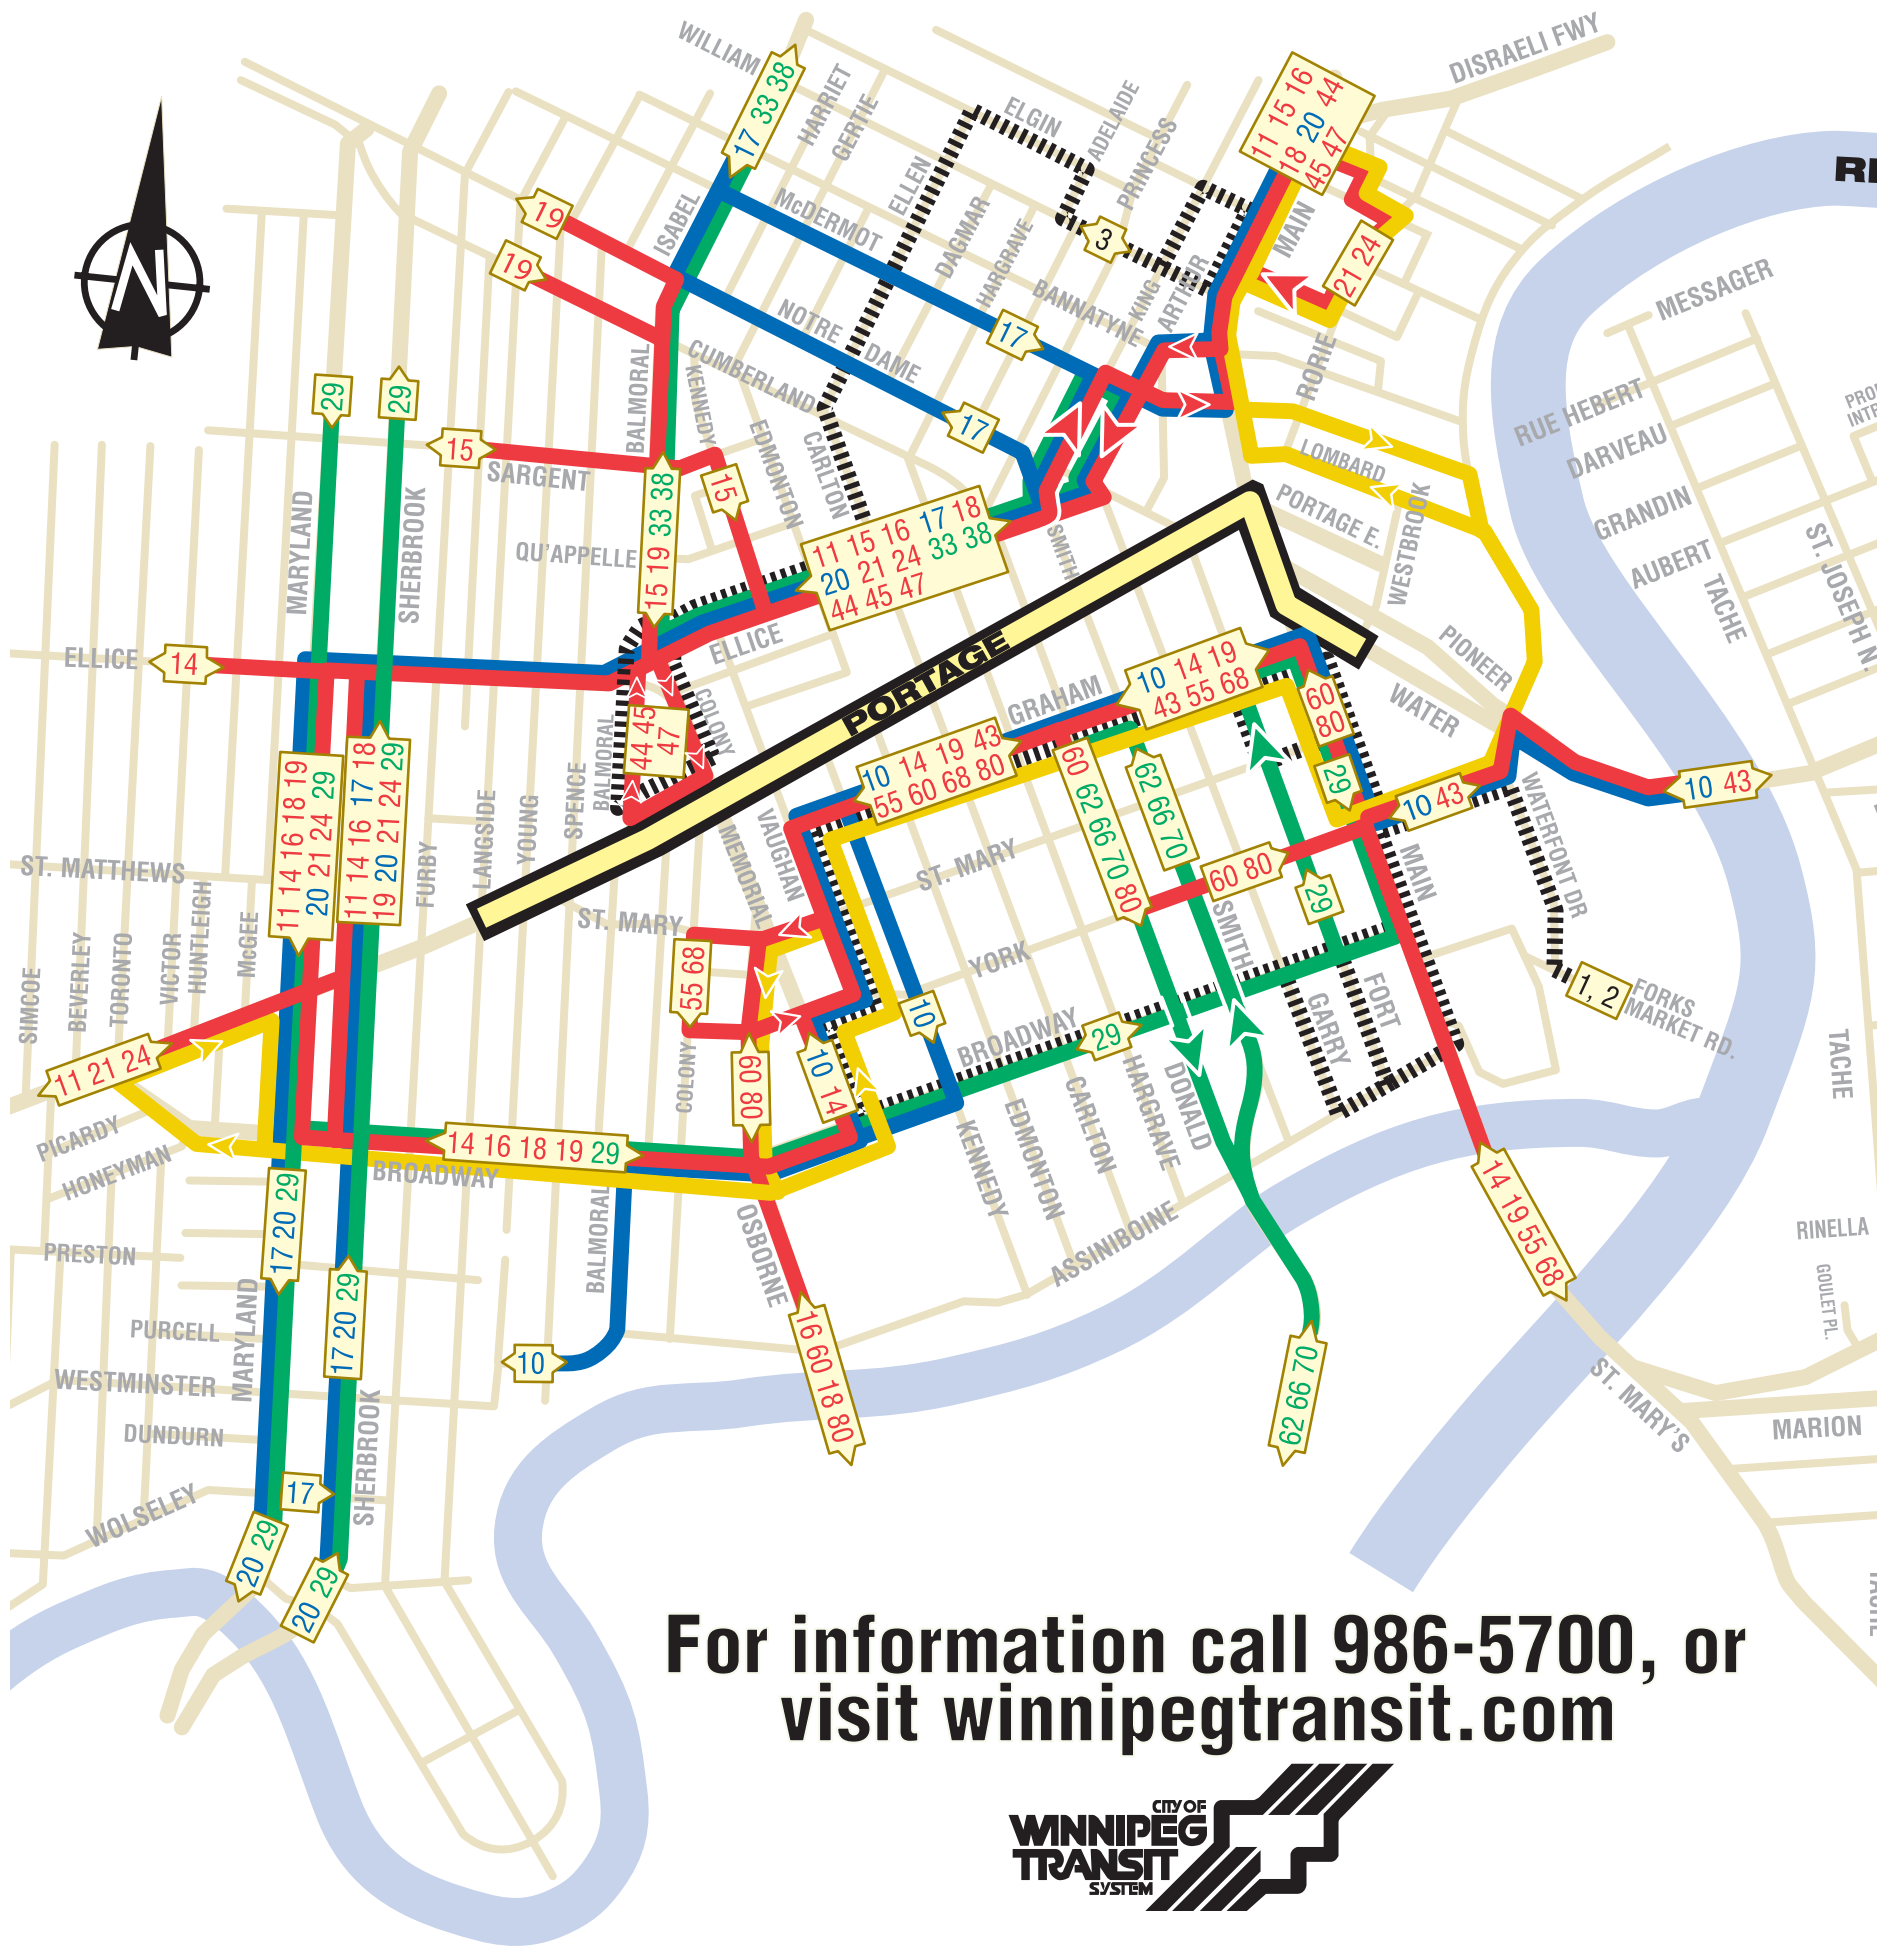

2008 SANTA CLAUS PARADE TRANSIT RE-ROUTES

Sat. November 15th
3:00 pm - 11:00 pm (approx)

-  Parade route
-  11, 14, 15, 16, 18, 19, 21, 24
43, 44, 45, 47, 55, 60, 68, 80
-  10, 17, 20
-  29, 33, 38, 62, 66, 70
-  Spirit 1, 2 & 3
-  City Hall - Downtown Shuttle
via the Forks 15:00 - 19:30