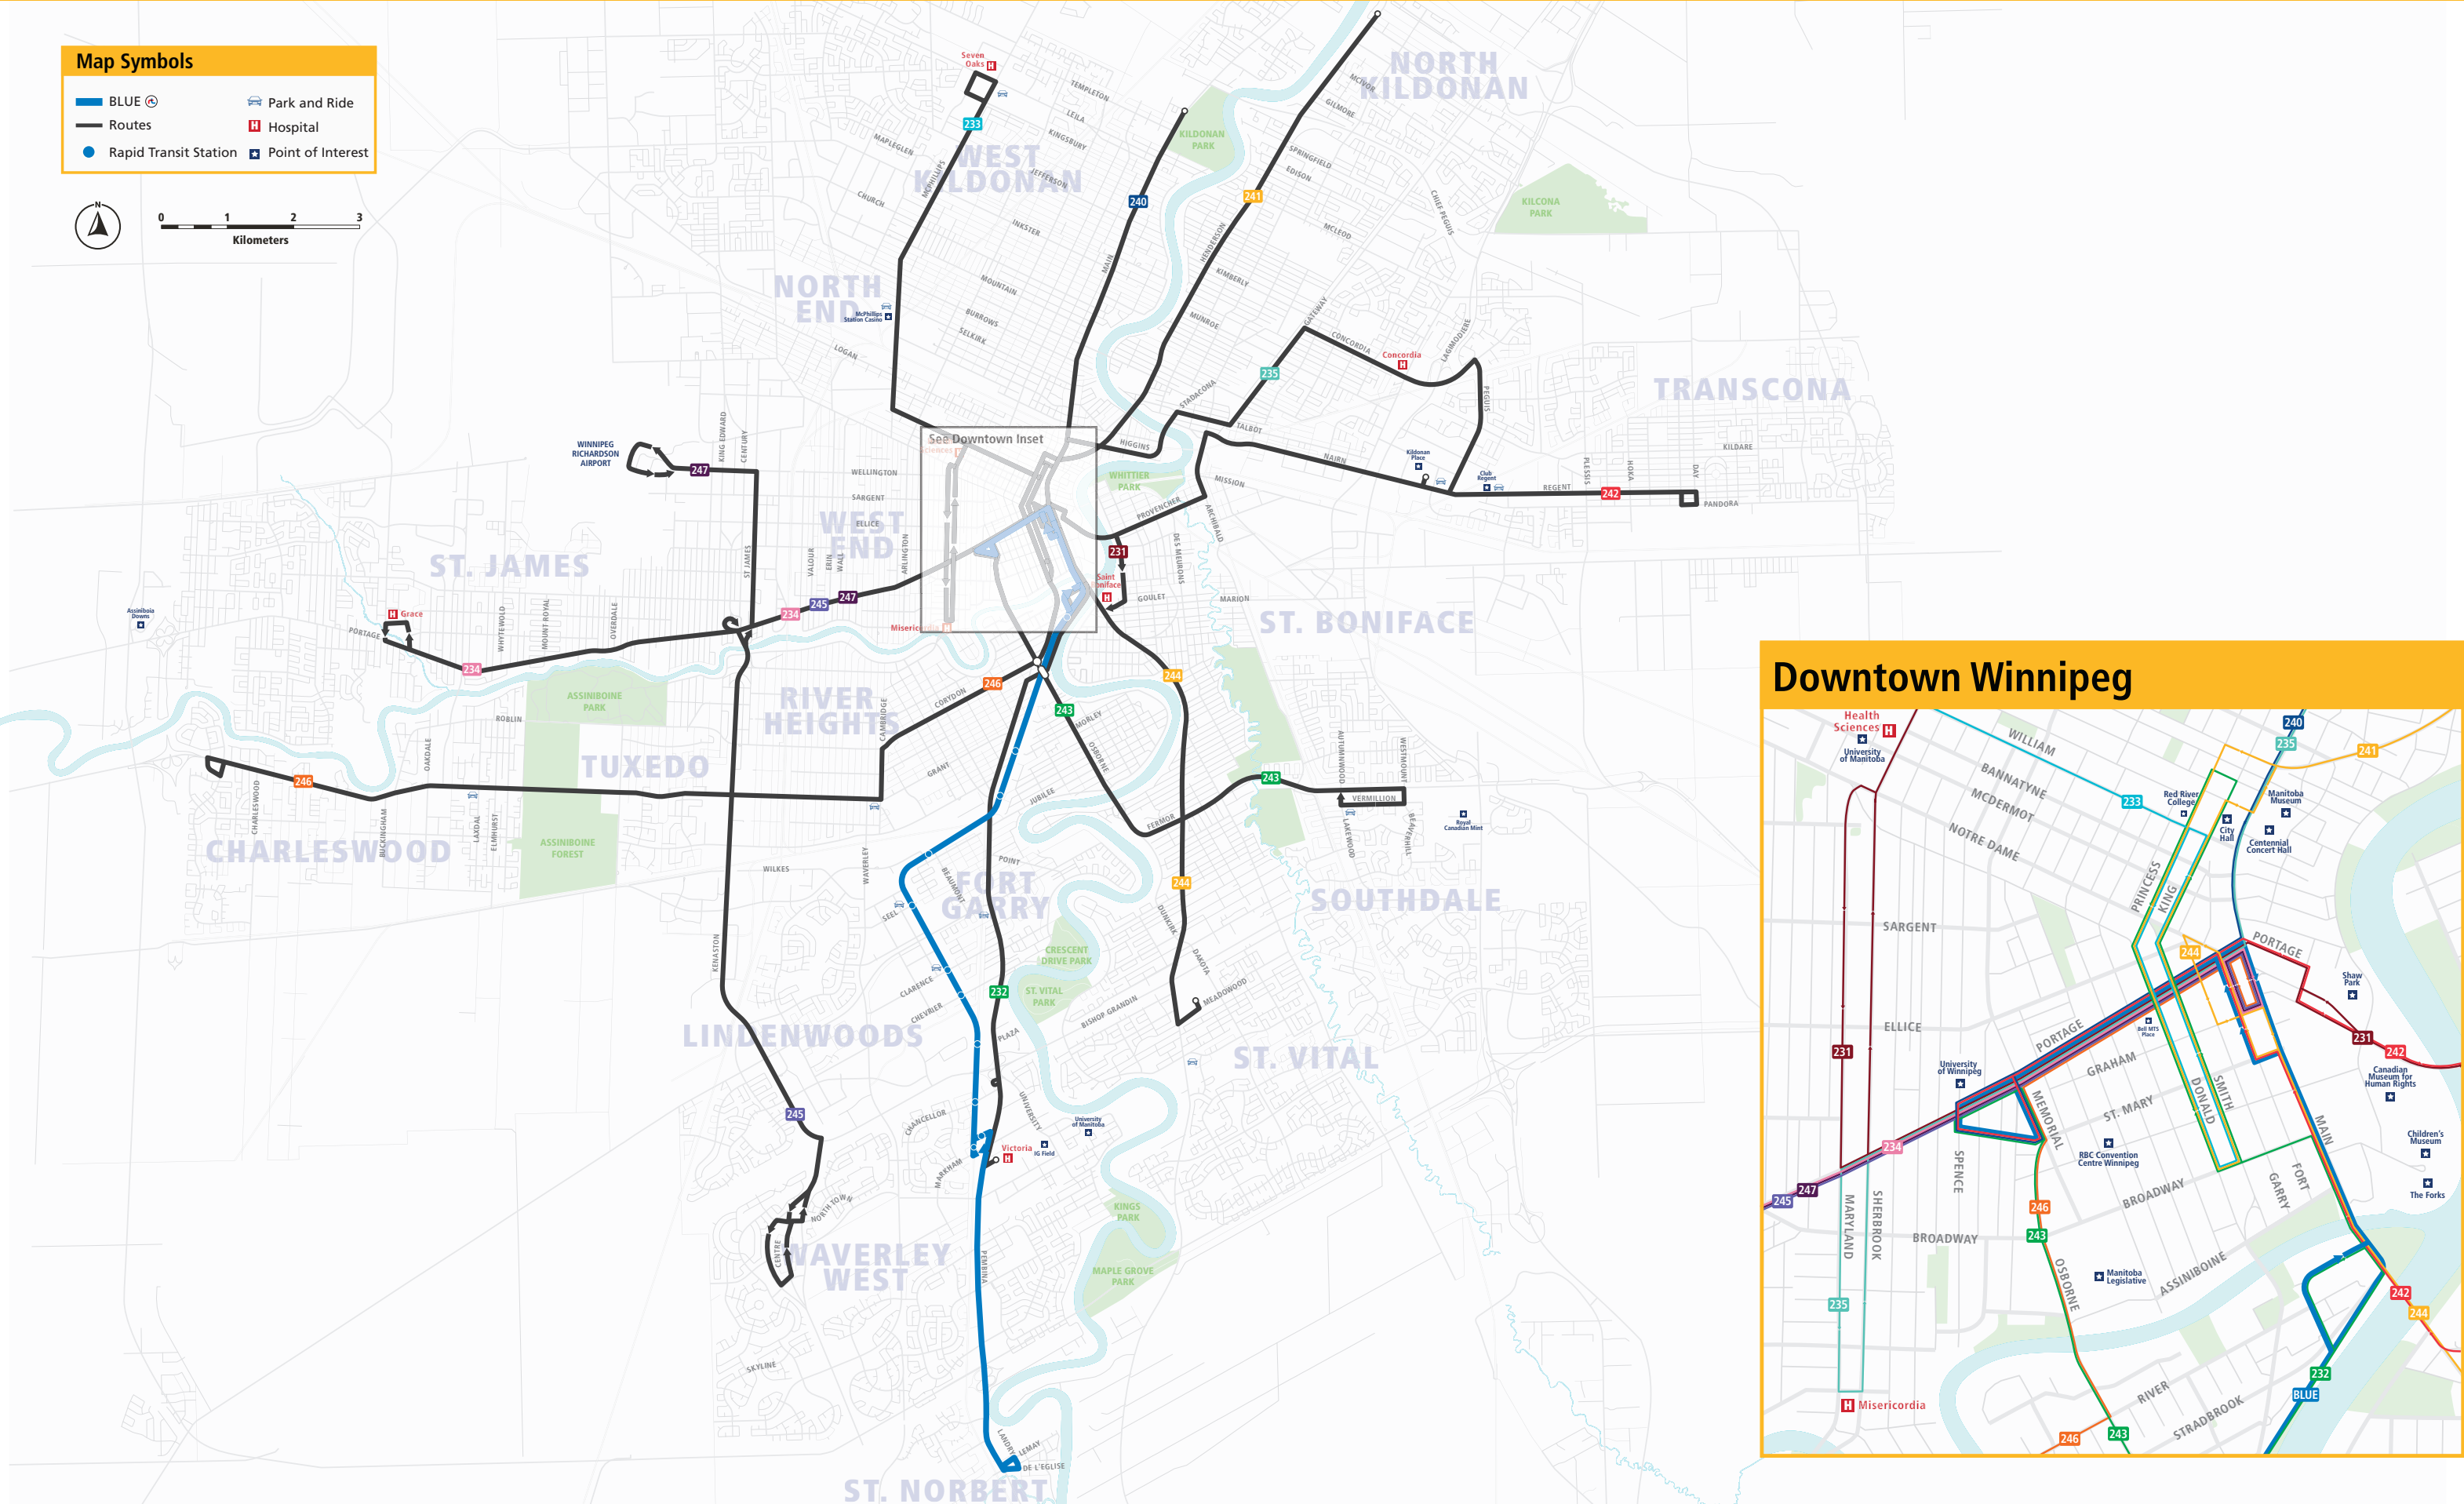

**Map Symbols**

BLUE	Park and Ride
Routes	Hospital
Rapid Transit Station	Point of Interest

## Downtown Winnipeg