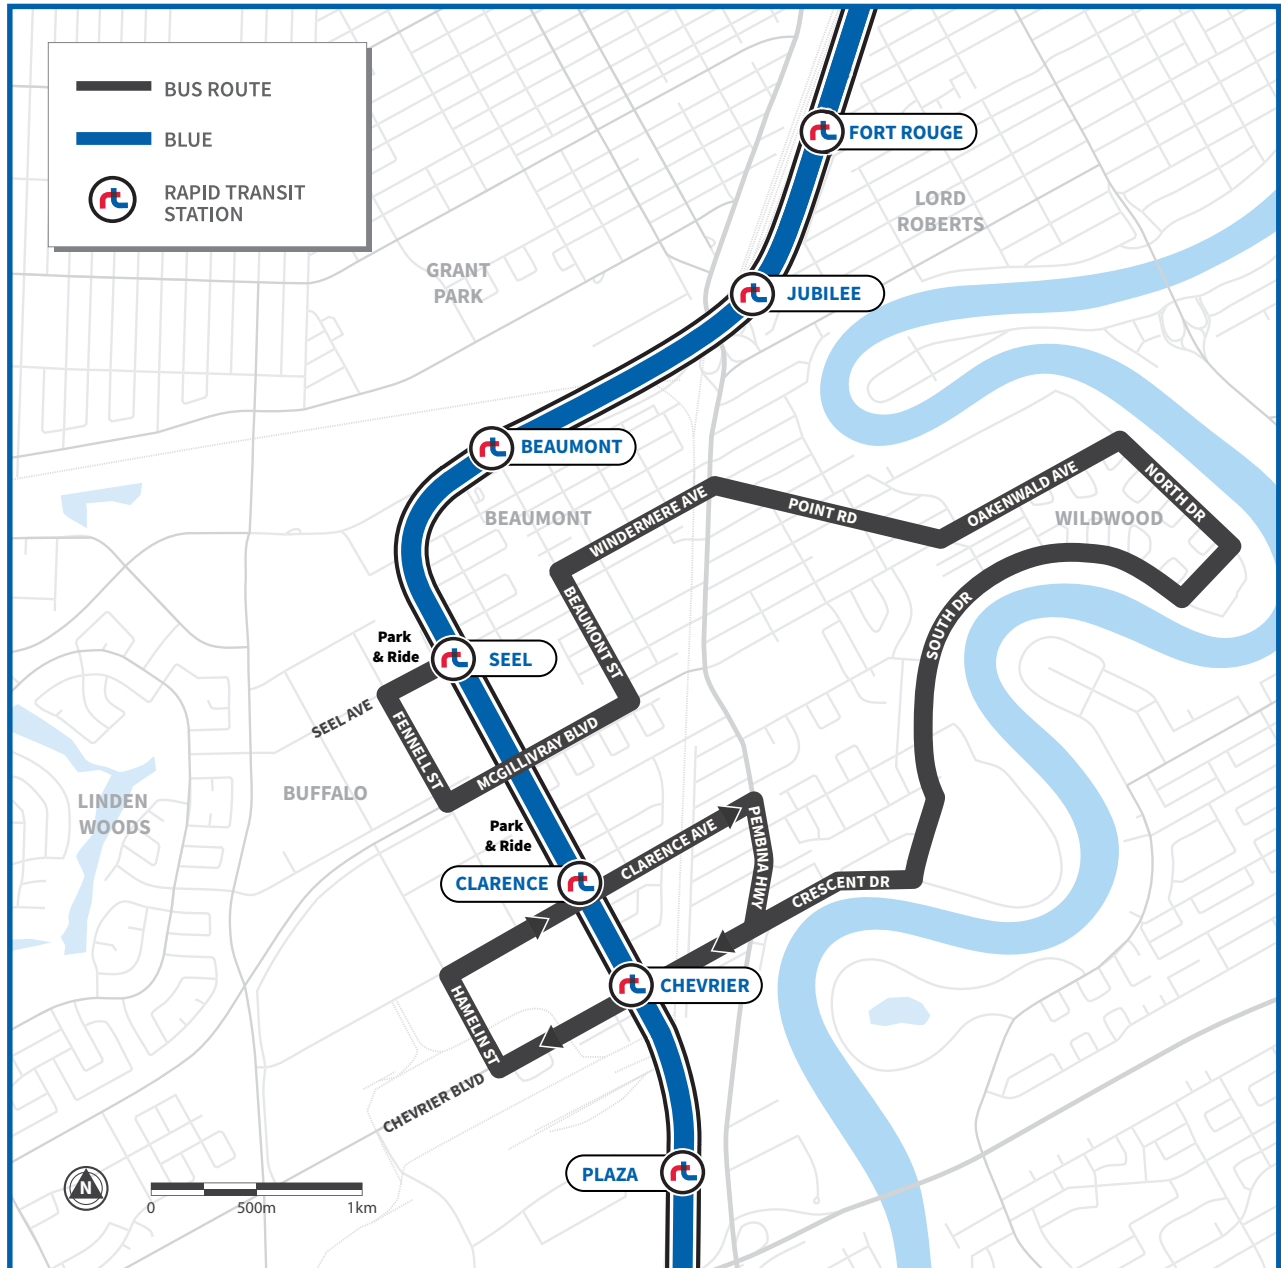

# 694 WILDWOOD

Fort Garry Industrial | Seel Station

Span of Service	Rush Hour 06:00-09:00	Midday 09:00-15:30	Rush Hour 15:30-18:30	Evening 18:00-22:00	Late Night 22:00-02:00
Weekday Only 6:00-19:00	30 min	No Service	30 min	No Service	