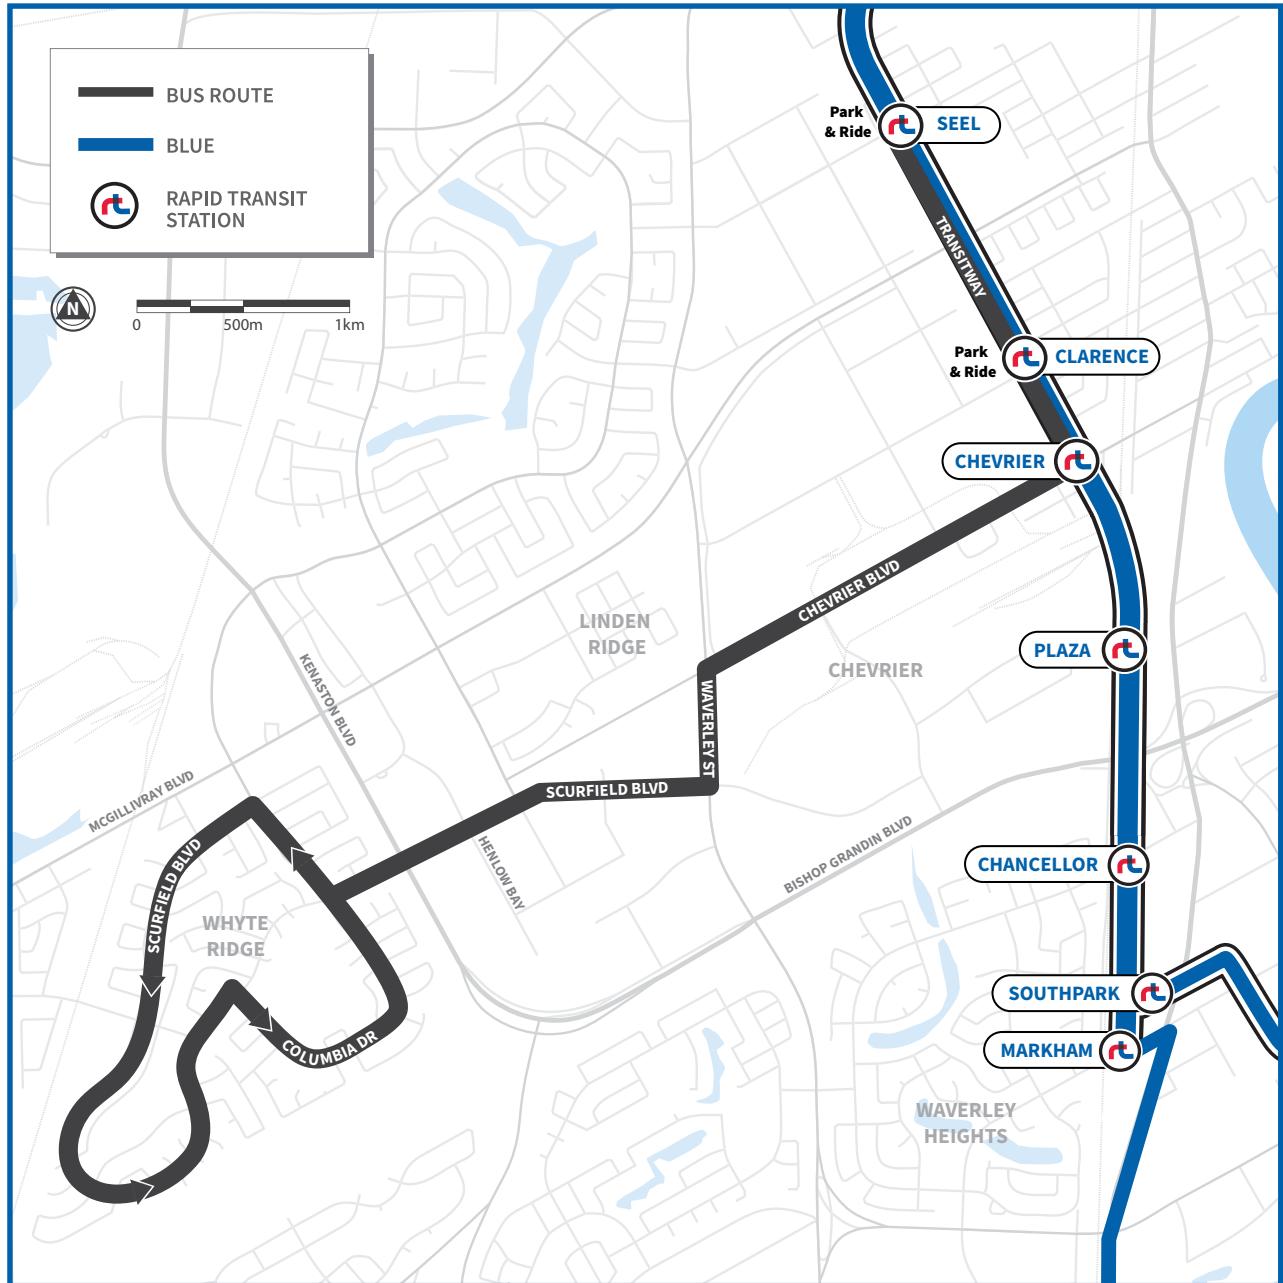

# 691 WHYTE RIDGE

Whyte Ridge | Seel Station

## WHYTE RIDGE TO SEEL STATION

Span of Service	Rush Hour 06:00-09:00	Midday 09:00-15:30	Rush Hour 15:30-18:30	Evening 18:00-22:00	Late Night 22:00-02:00
Weekday Only 6:00-9:00	10 min	No Service			

## SEEL STATION TO WHYTE RIDGE

Span of Service	Rush Hour 06:00-09:00	Midday 09:00-15:30	Rush Hour 15:30-18:30	Evening 18:00-22:00	Late Night 22:00-02:00
Weekday Only 15:00-19:00	No Service		10 min	No Service	