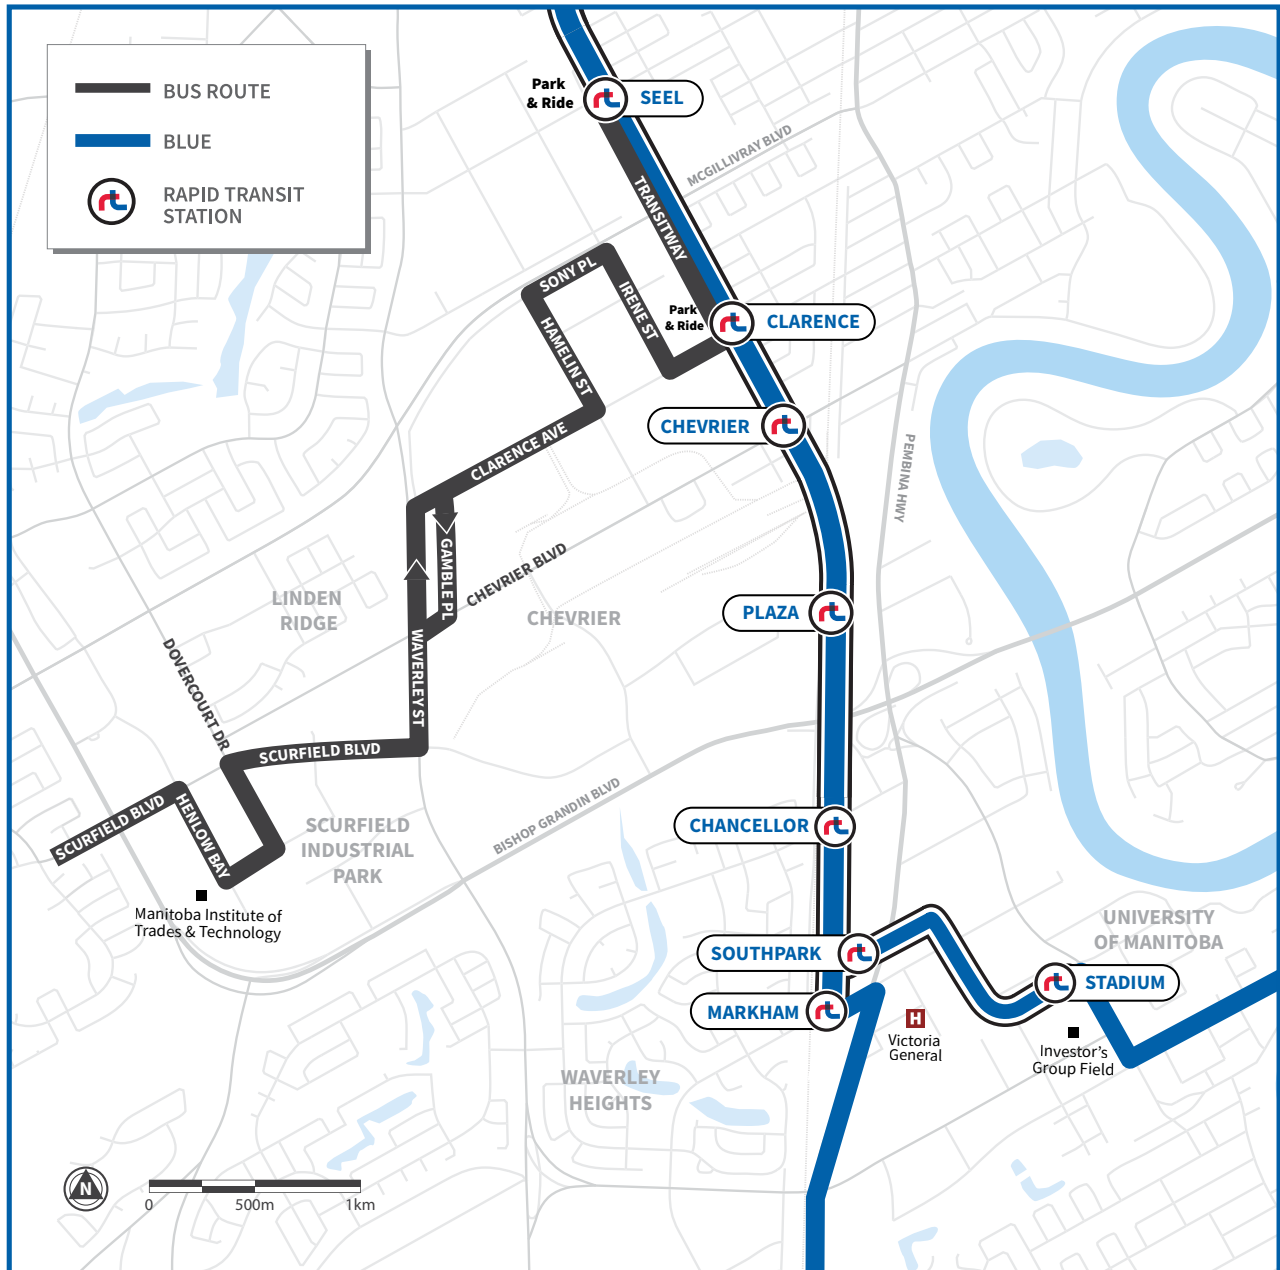

690 INDUSTRIAL

Kenaston | Seel Station

CLARENCE STATION TO KENASTON

Span of Service	Rush Hour 06:00-09:00	Midday 09:00-15:30	Rush Hour 15:30-18:30	Evening 18:00-22:00	Late Night 22:00-02:00
Weekday Only 6:00-9:00	10 min	No Service			

KENASTON TO CLARENCE STATION

Span of Service	Rush Hour 06:00-09:00	Midday 09:00-15:30	Rush Hour 15:30-18:30	Evening 18:00-22:00	Late Night 22:00-02:00
Weekday Only 15:00-19:00	No Service		10 min	No Service	