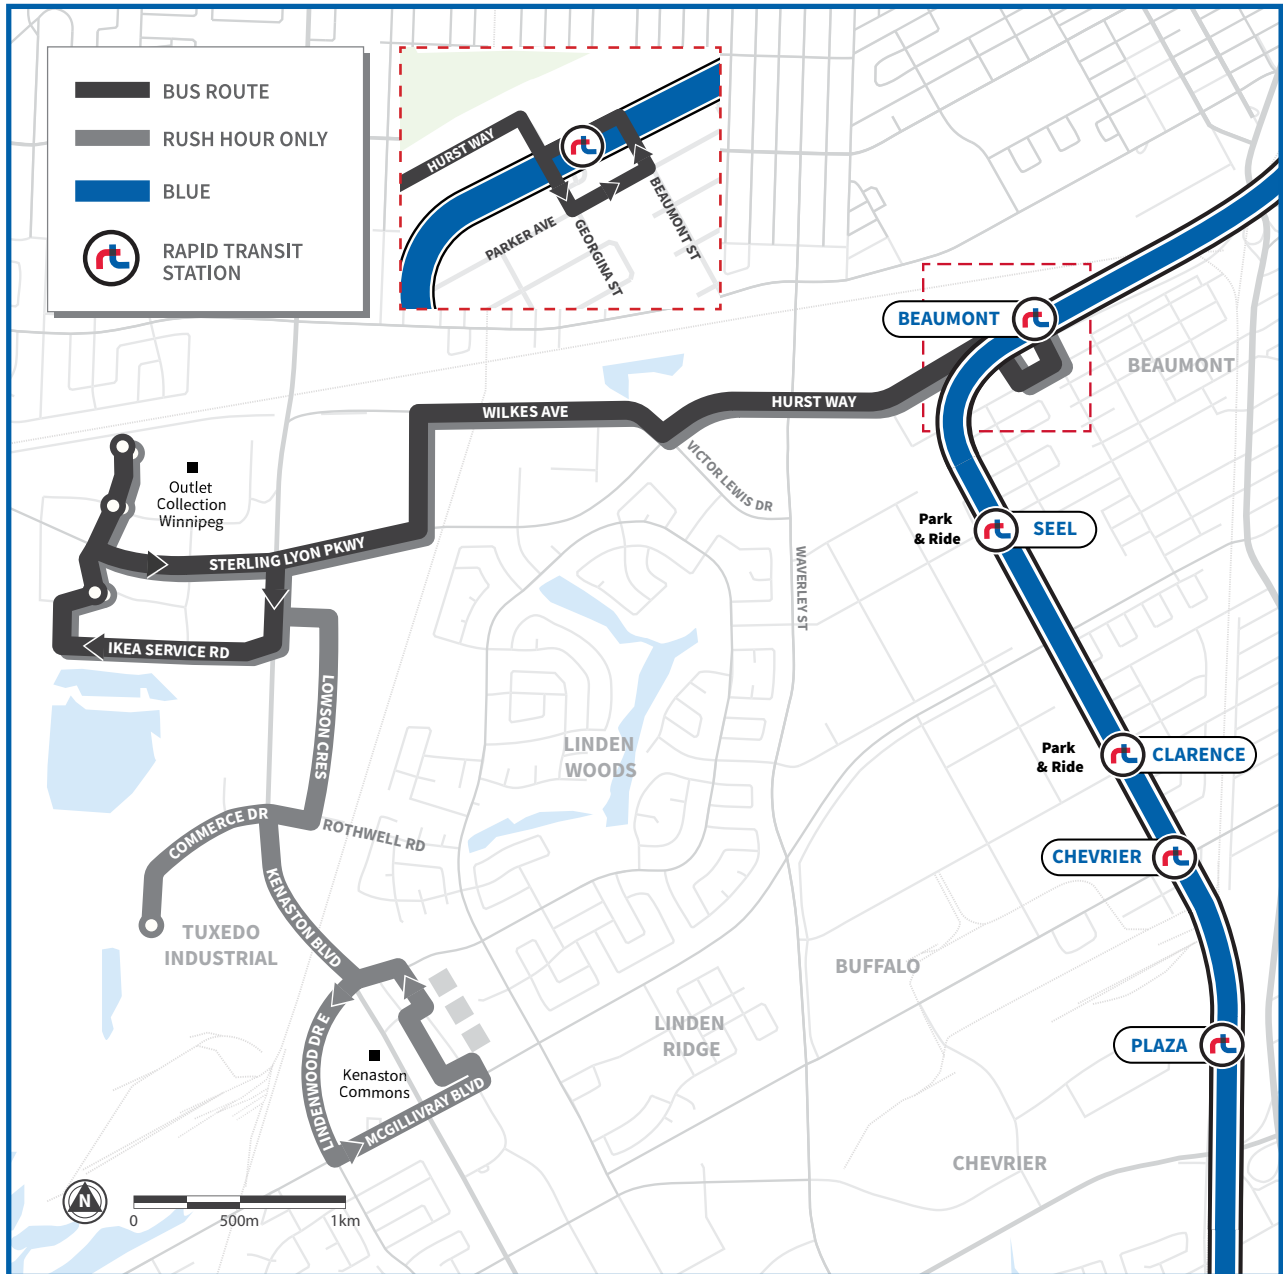

677 WILKES

Kenaston Common | Outlet Collection Winnipeg | Beaumont Station

Span of Service	Rush Hour 06:00-09:00/15:30-18:30	Midday 09:00-15:30	Evening 18:00-22:00	Late Night 22:00-02:00
Weekday 6:30-22:30	15-20 min			30 min
Span of Service	Morning 06:00-12:00	Afternoon 12:00-17:00	Evening 17:00-21:00	Late Night 21:00-02:00
Saturday 6:30-22:30	15-20 min			30 min
Sunday 09:30-18:30	35 min			Not in Service