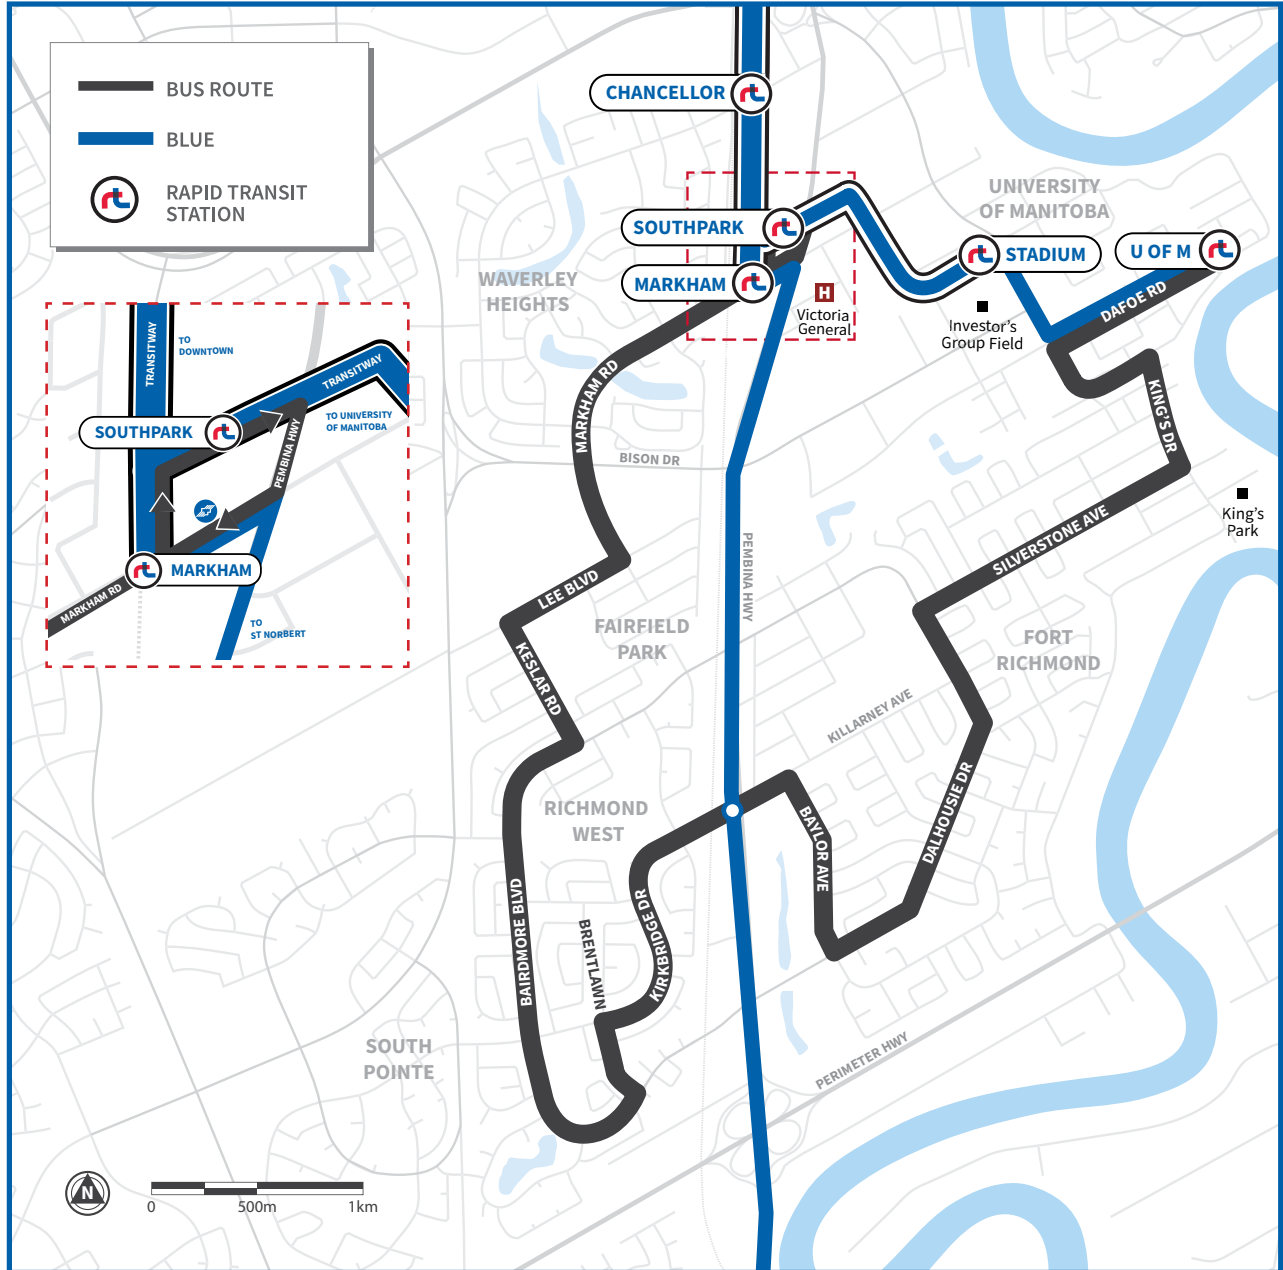

662 RICHMOND

Markham Station | University of Manitoba

Span of Service	Rush Hour 06:00-09:00/15:30-18:30	Midday 09:00-15:30	Evening 18:00-22:00	Late Night 22:00-02:00
Weekday 6:30-22:30	15 min		40 min	
Span of Service	Morning 06:00-12:00	Afternoon 12:00-17:00	Evening 17:00-21:00	Late Night 21:00-02:00
Saturday 07:00-22:30	35-40 min			
Sunday 07:00-22:30	35-40 min			60 min