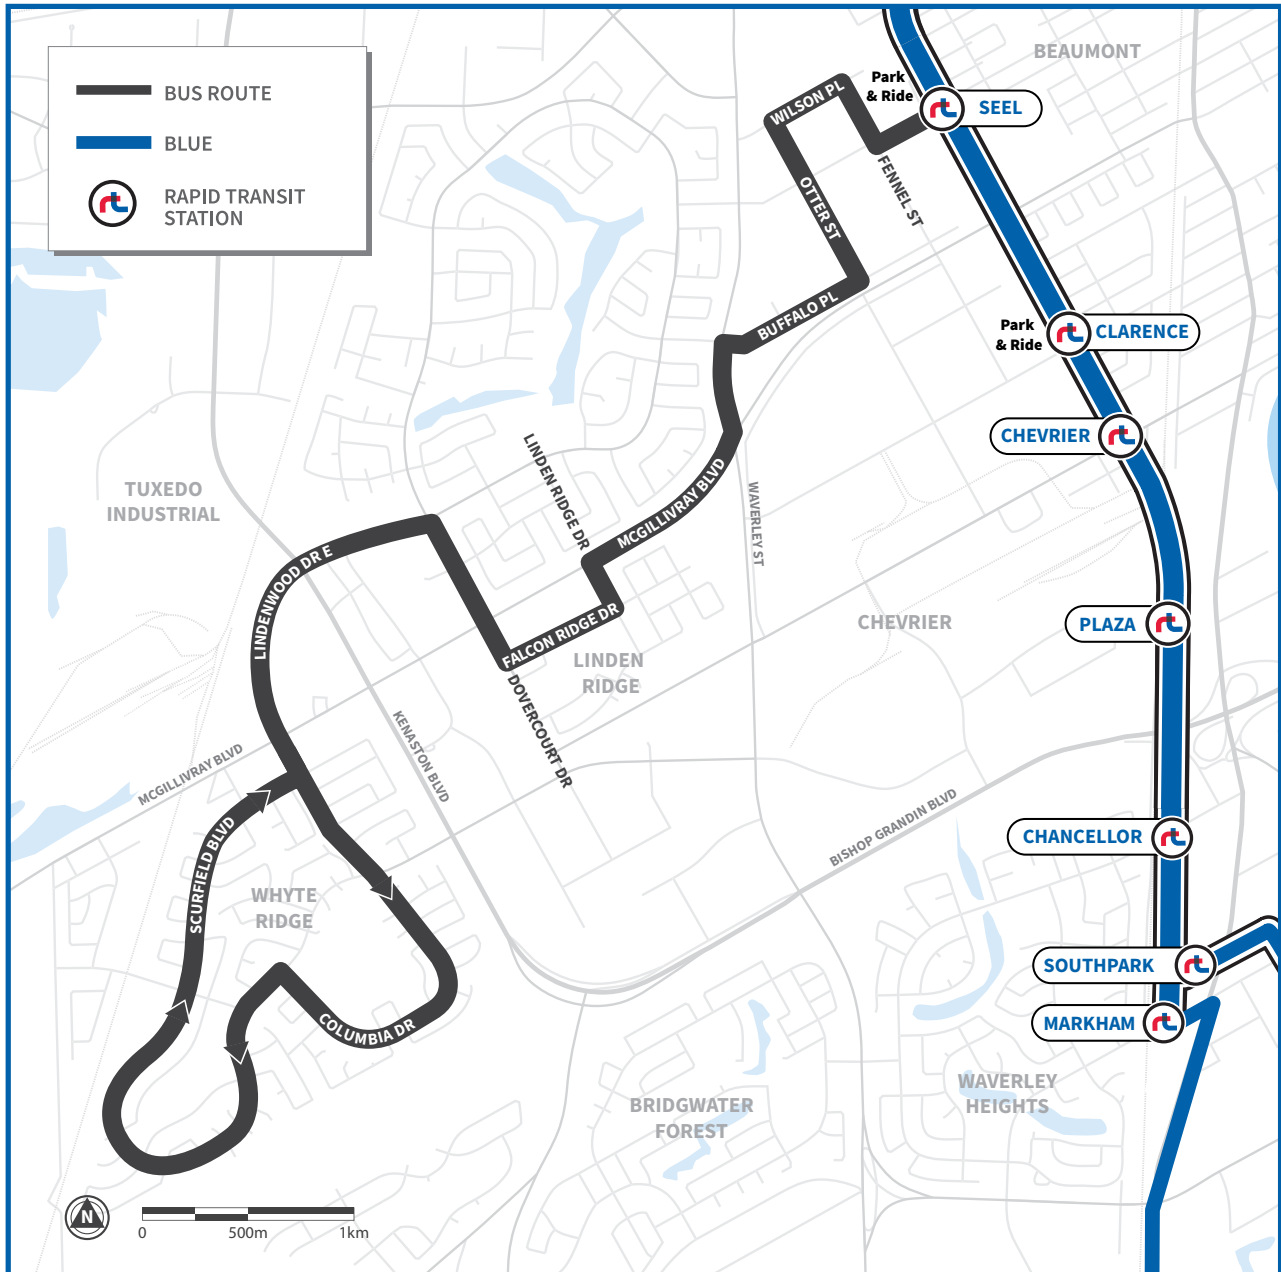

650 MCGILLIVRAY

Whyte Ridge | Seel Station

Span of Service	Rush Hour 06:00-09:00/15:30-18:30	Midday 09:00-15:30	Evening 18:00-22:00	Late Night 22:00-02:00
Weekday 6:30-23:30	15 min	20-25 min		40 min
Span of Service	Morning 06:00-12:00	Afternoon 12:00-17:00	Evening 17:00-21:00	Late Night 21:00-02:00
Saturday 07:00-22:00	40-50 min			
Sunday 10:00-18:30	50 min			Not in Service