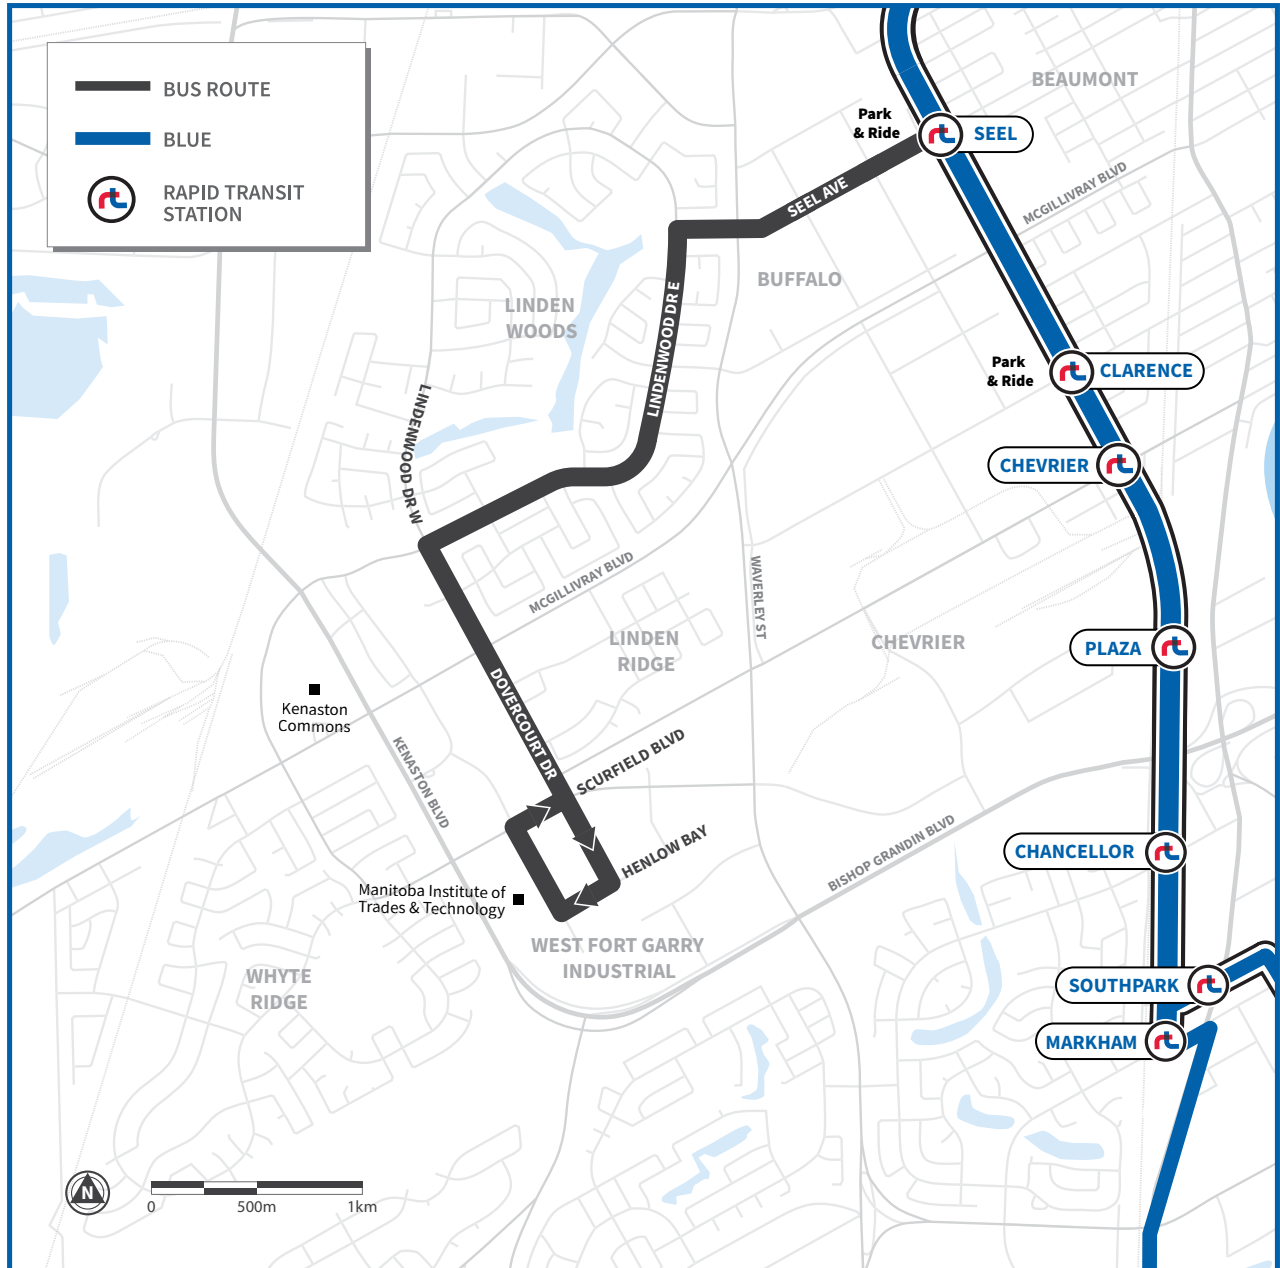

642 LINDEN WOODS EAST

Fort Garry Industrial | Seel Station

Span of Service	Rush Hour 06:00-09:00/15:30-18:30	Midday 09:00-15:30	Evening 18:00-22:00	Late Night 22:00-02:00
Weekday 6:00-23:30	20 min	30-35 min		
Span of Service	Morning 06:00-12:00	Afternoon 12:00-17:00	Evening 17:00-21:00	Late Night 21:00-02:00
Saturday 07:00-23:00	30-35 min			
Sunday 10:00-19:00	30 min			Not in Service