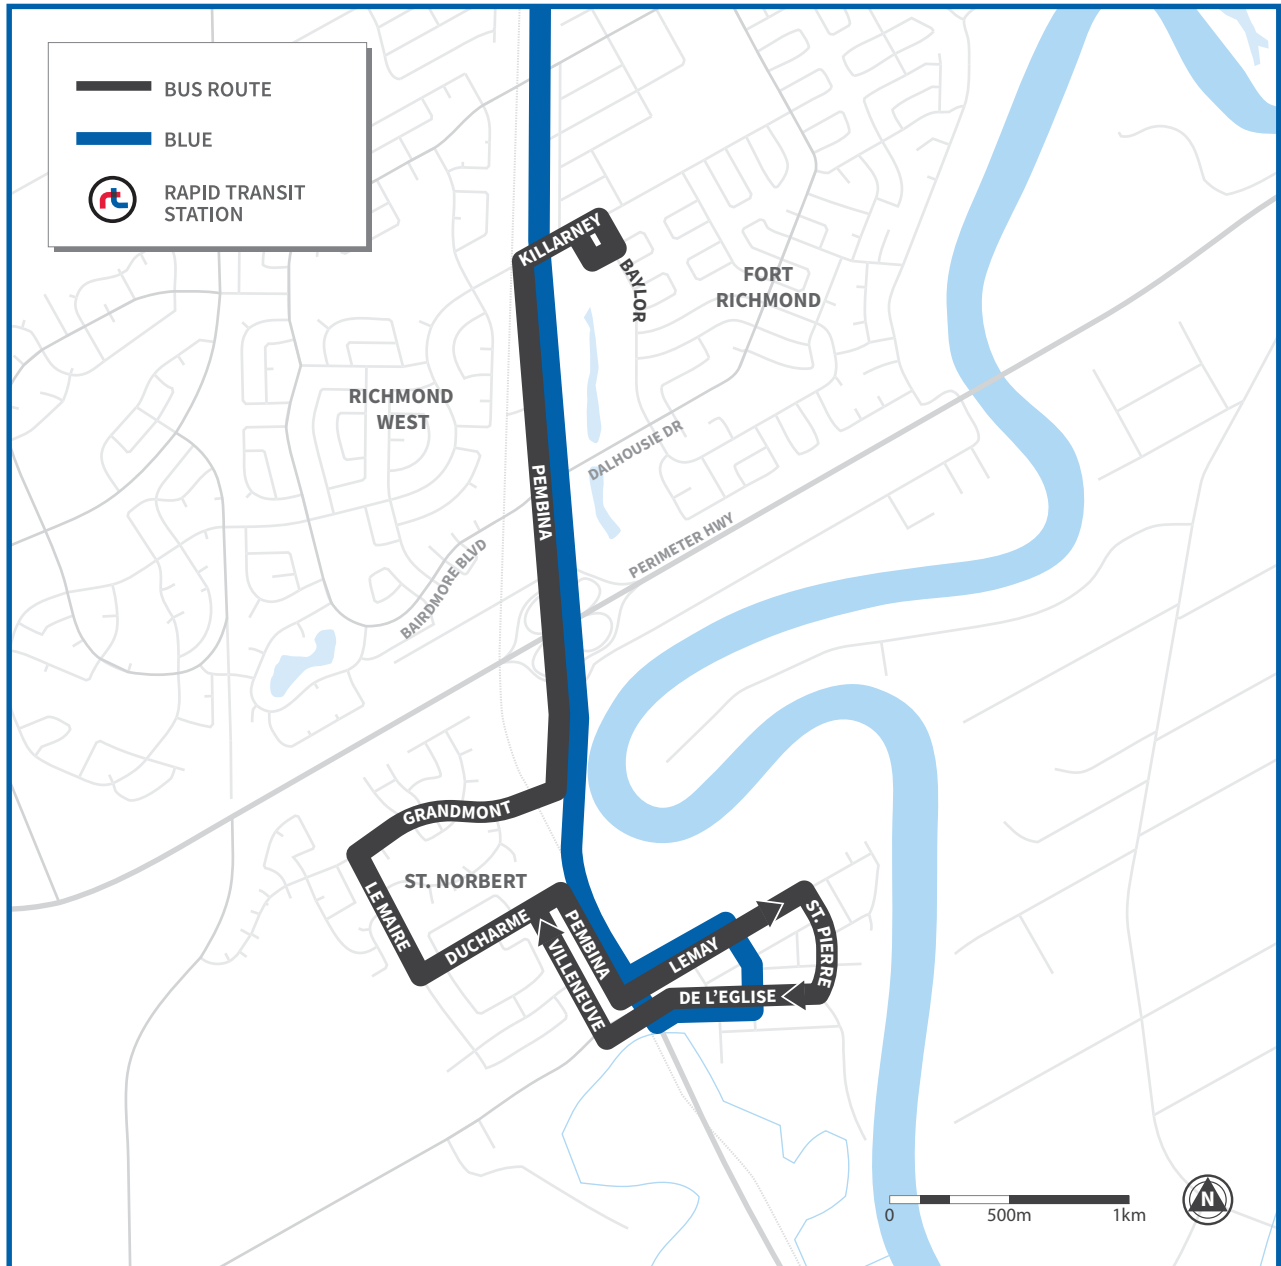

91 ST. NORBERT

Span of Service	Rush Hour 06:00-09:00/15:30-18:30	Midday 09:00-15:30	Evening 18:00-22:00	Late Night 22:00-02:00
Weekday 06:00-01:00	20 min	40 min	35 min	
Span of Service	Morning 06:00-12:00	Afternoon 12:00-17:00	Evening 17:00-21:00	Late Night 21:00-02:00
Saturday 07:00-01:00	35 min			
Sunday 07:00-19:00	35 min			Not in Service