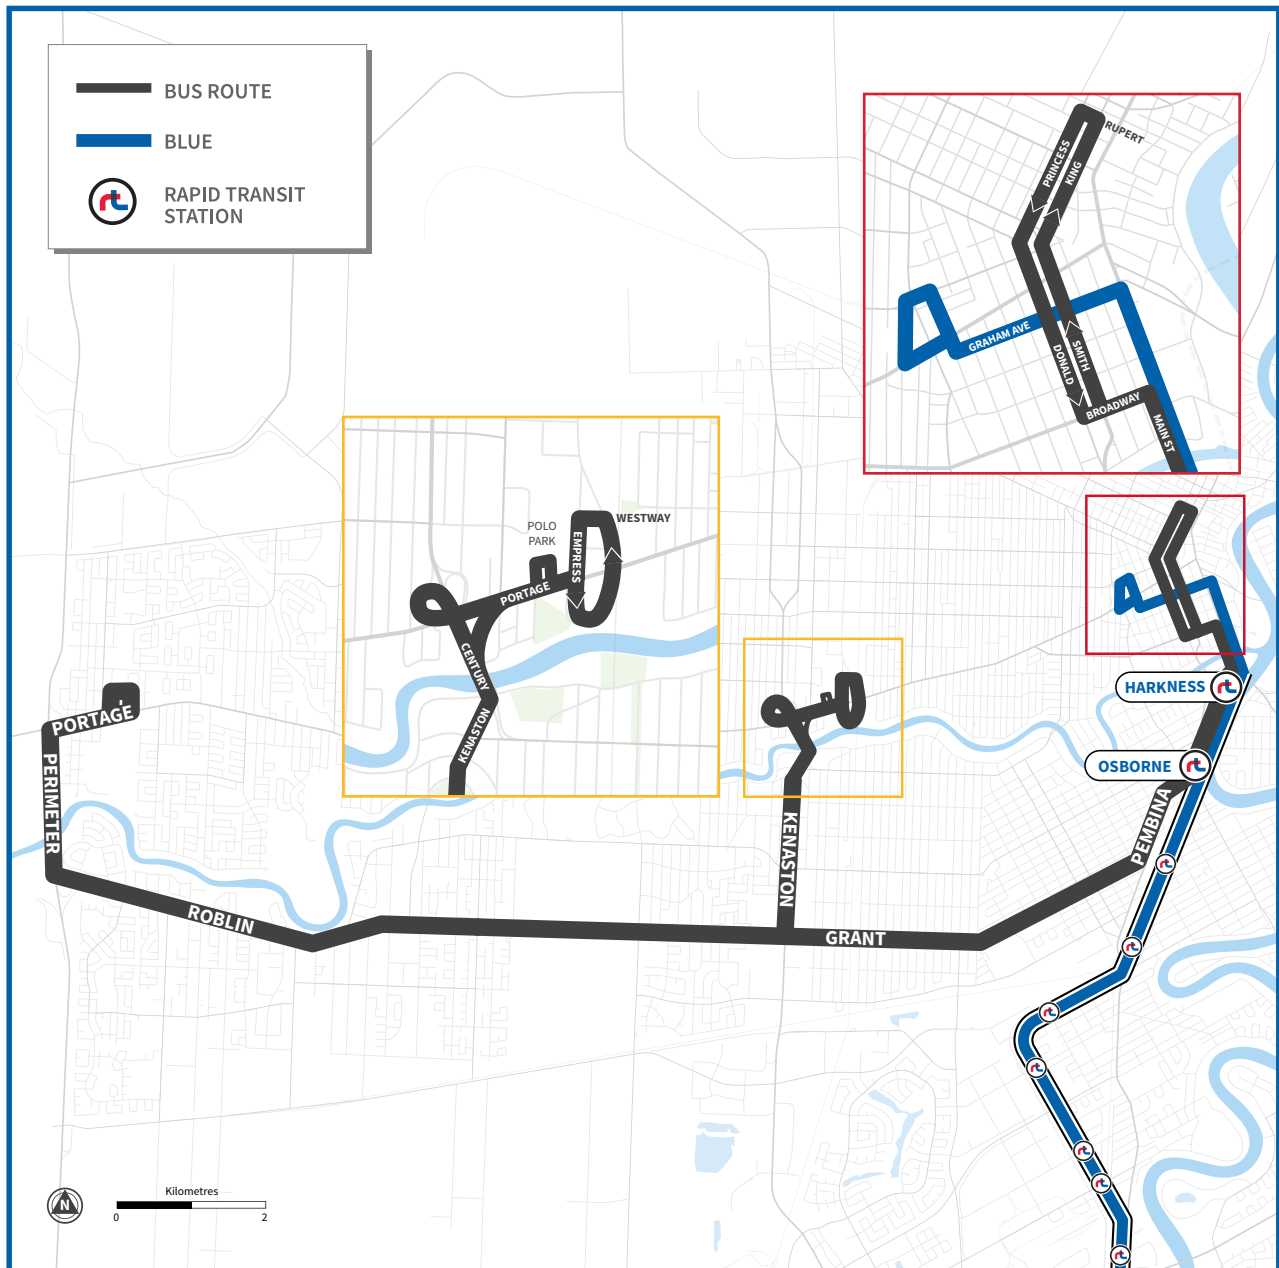

66 GRANT

Span of Service	Rush Hour 06:00-09:00/15:30-18:30	Midday 09:00-15:30	Evening 18:00-22:00	Late Night 22:00-02:00
Weekday 06:00-01:30	10-12 min	15 min	15 min	15-20 min
Span of Service	Morning 06:00-12:00	Afternoon 12:00-17:00	Evening 17:00-21:00	Late Night 21:00-02:00
Saturday 06:00-01:30	20 min	15-20 min	15-20 min	25-30 min
Sunday 06:30-24:30	25 min	25-30 min		