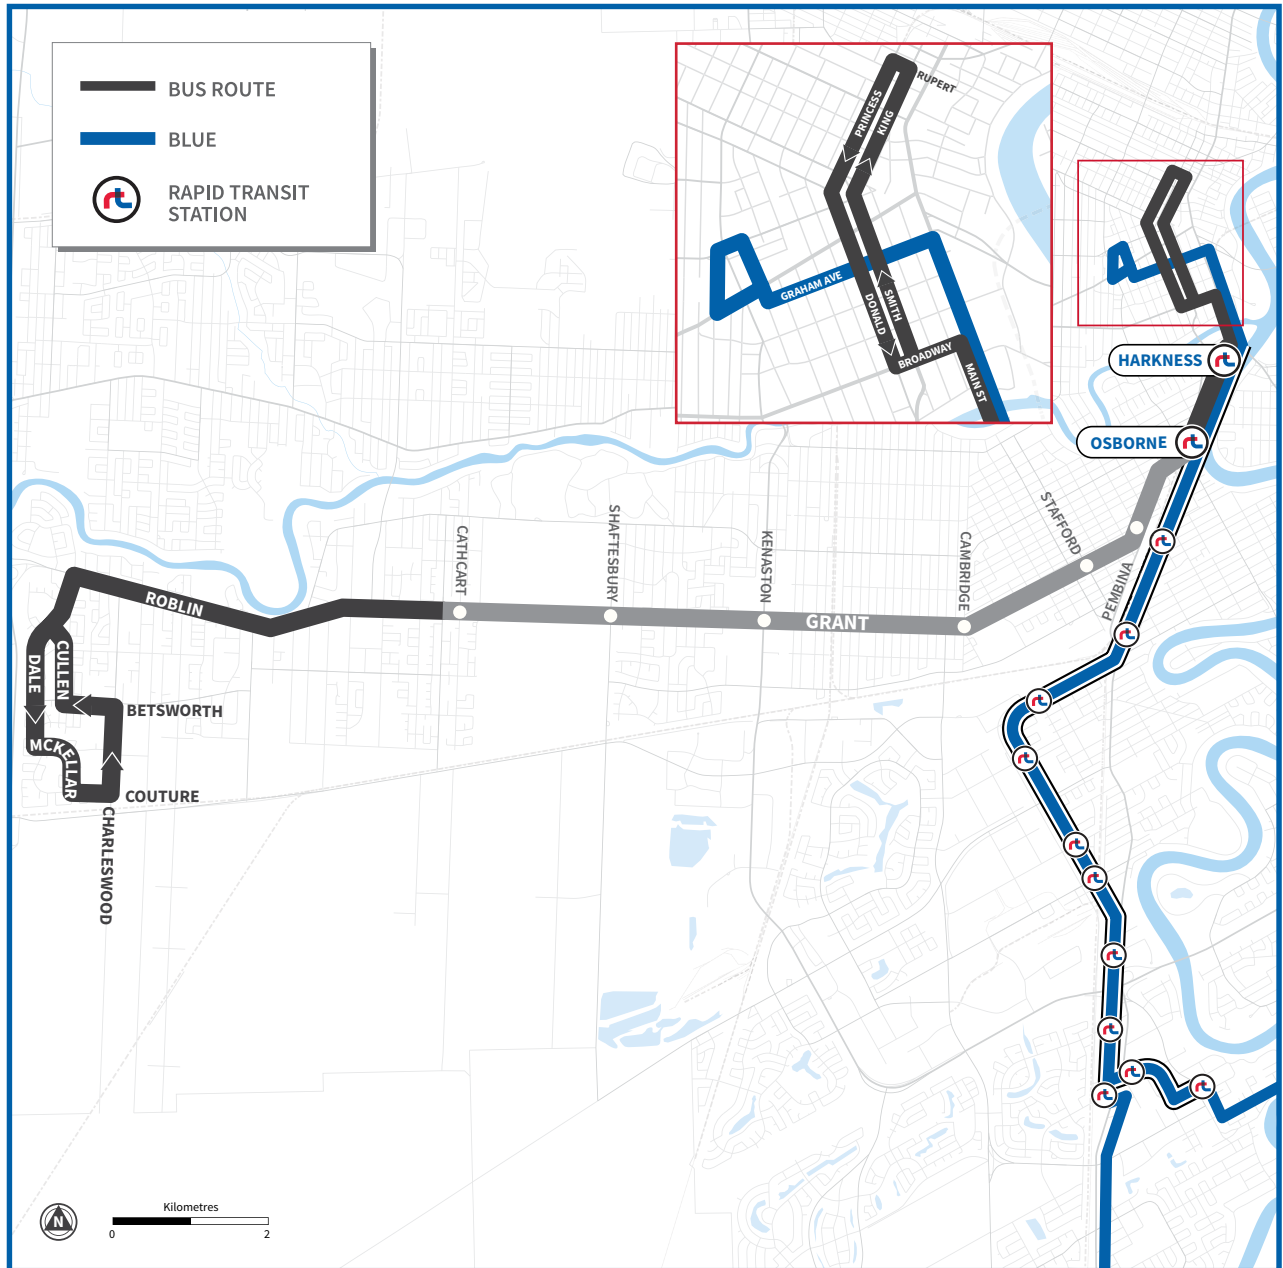

# 65 GRANT EXPRESS

Span of Service	Rush Hour 06:00-09:00/15:30-18:30	Midday 09:00-15:30	Evening 18:00-22:00	Late Night 22:00-02:00
Weekday Only	10-12 min	Not in Service		