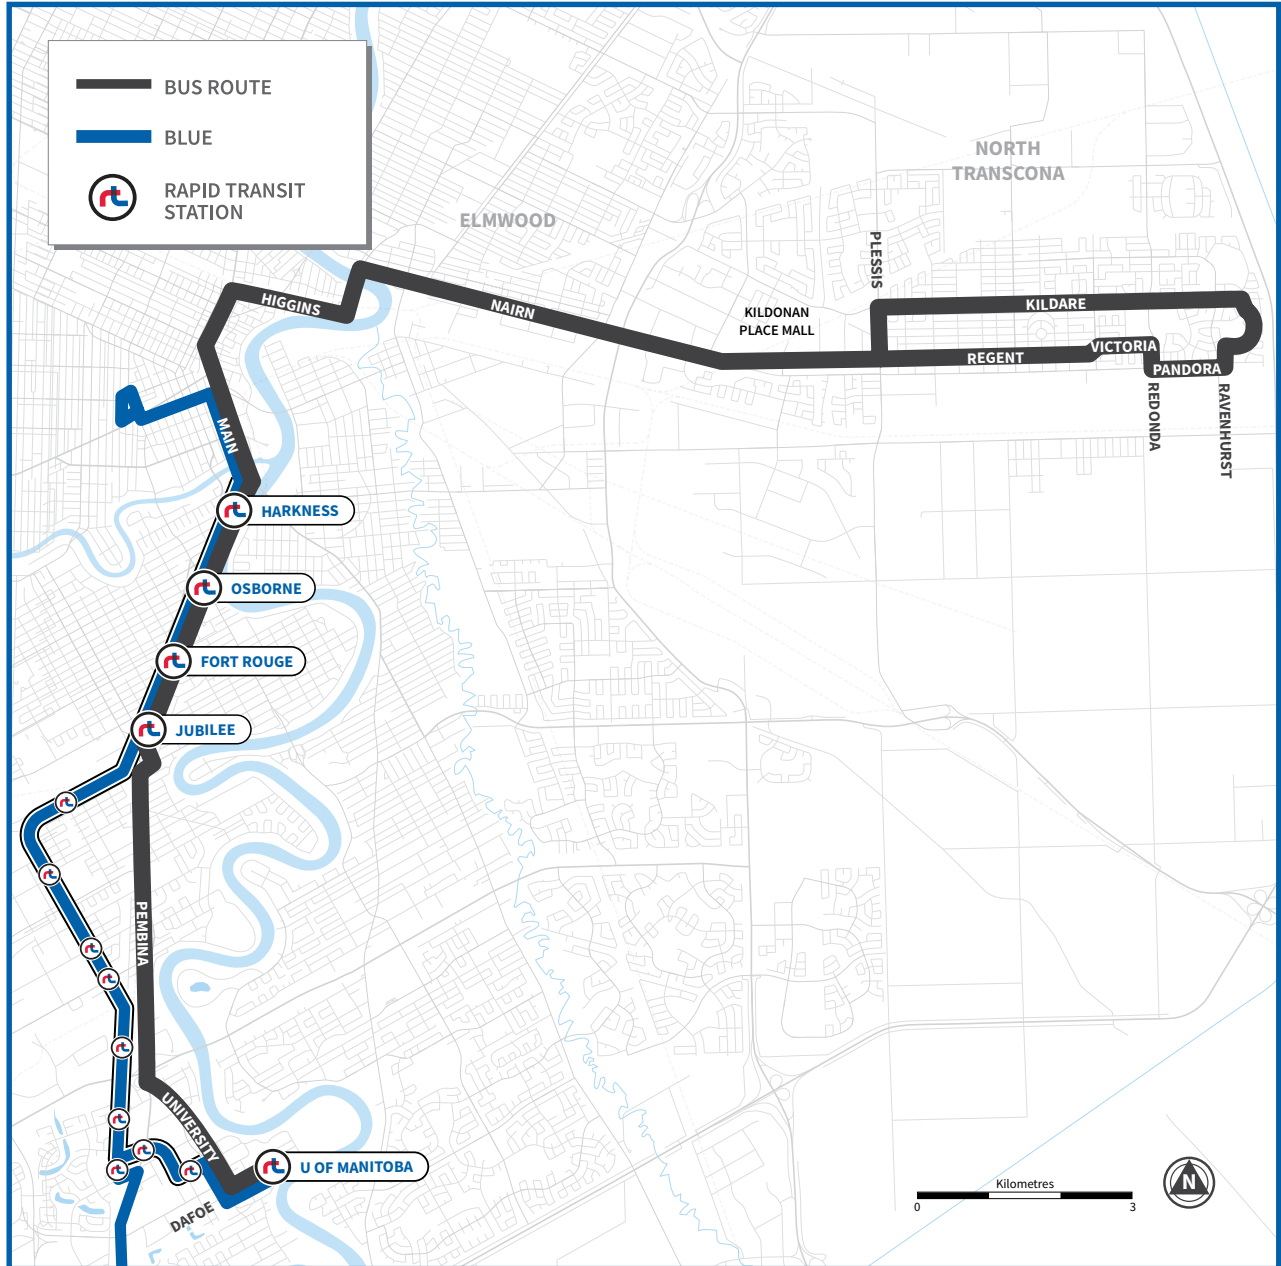

47 TRANSCONA | PEMBINA

Span of Service	Rush Hour 06:00-09:00/15:30-18:30	Midday 09:00-15:30	Evening 18:00-22:00	Late Night 22:00-02:00
Weekday 05:00-02:00	8-12 min	15 min	15 - 20 min	20 - 25 min
Span of Service	Morning 06:00-12:00	Afternoon 12:00-17:00	Evening 17:00-21:00	Late Night 21:00-02:00
Saturday 06:00-02:00	20-25 min			
Sunday 07:30-24:30	25-30 min			